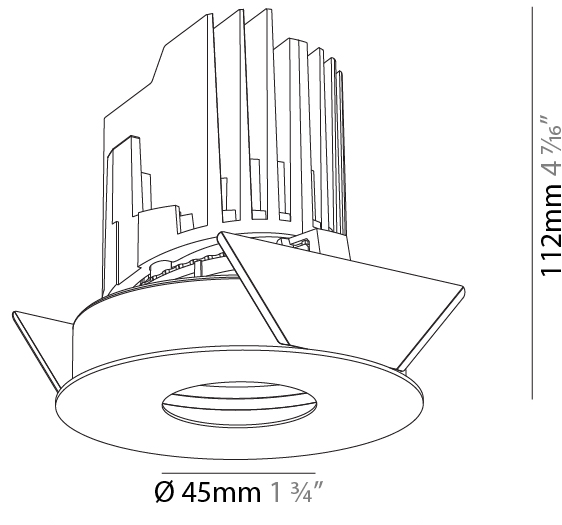

GENERAL

Series: Bioniq
Subseries: Bioniq Round Pinhole
Brand: Prolicht
Division: Architectural
Mounting Type: Recessed
Mounting Location: Ceiling
Subcategory: Downlight

PHYSICAL

Shape: Round
Diameter (mm): 107
Diameter (in): 4 ³/₁₆
Height (mm): 112
Height (in): 4 ⁷/₁₆
Ceiling Thickness (mm): 10 / 12.5 / 15
Ceiling Thickness (in): 3/8 or 1/2 or 9/16
Min. Recessing Depth (mm): 130
Min. Recessing Depth (in): 5 ¹/₈
Light Distribution: Adjustable / Downlight
Weight (kg): 0.47
Weight (lbs): 1.04
Fixture Finish: SSR / BKV / CWI / CRY / HAB / UFT / ITA / RUA / FTG / MYG / LOD / PUS / FRO / FUP / KIA / POP / BLS / SPG / MEY / GOH / GUM / CHC / COM / ABZ / JAG / OBR / MOS / ROR
Fixture Material: Aluminum Die Cast
Cut-out Measurements: 98mm / 3 7/8"

ELECTRICAL

Lamp Type: LED (Zhaga Standard)
Input Wattage (W): 15.5
Total Output Wattage (W): 14
Driver Included: No
Driver Location: Recessed Housing
Constant Current (MA): 350

LED

Number of LEDs: 1
Color Temperature (°K): 2700 / 3000 / 3500 / 4000
Max. Delivered Lumen (lm): 930 / 960 / 1009 / 1030
Nominal Lumen (lm): 1386 / 1438 / 1511 / 1542
CRI: >90 CRI

OPTICAL

Reflector: 20 / 40 / 60
Adjustability: Rotational 355°; Tilt 30°

RATINGS AND CERTIFICATIONS

Certified By: Certified for North American Standards
IP rating: IP20

PROJECT
TYPE
SPECIFIER
QUANTITY
DATE

98mm 3 7/8"   130mm 5 1/8"   10 | 15mm 3/8" 5/16"   30°   355°